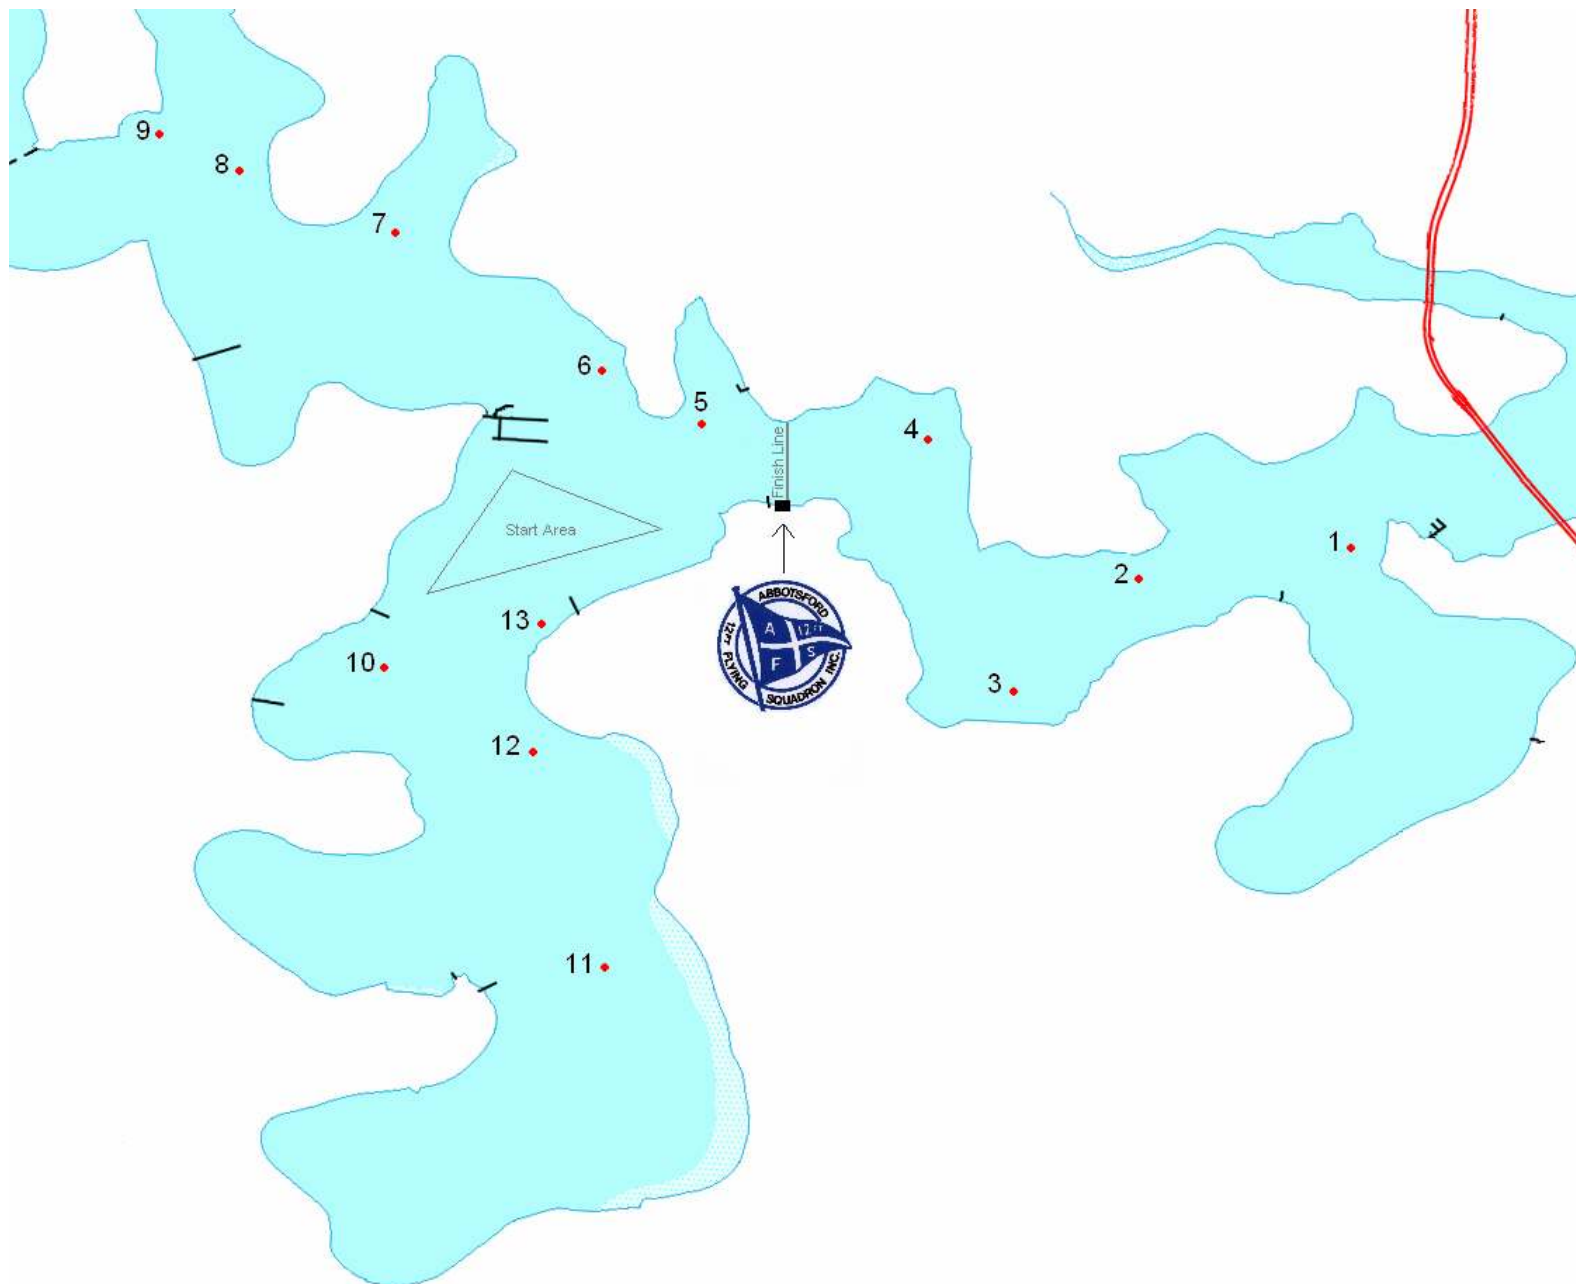

Abbotsford 12' Flying Squadron Inc. Sailing Courses - 2006/2007 Season

420's

Course No. 1

- Start
- 1 Five Dock Point (P.H)
 - 3 Abbotsford Bay (S.H)
 - 5 Looking Glass Bay (P.H)
 - 10 France Bay (P.H)
 - 1 Five Dock Point (P.H)
 - 3 Abbotsford Bay (S.H)
 - 5 Looking Glass Bay (P.H)
 - 10 France Bay (P.H)
 - 4 Bedlam Bay (P.H)
 - 5 Looking Glass Bay (P.H)
 - 10 France Bay (P.H)
- Finish off Clubhouse

Course No. 2

- Start
- 8 Morrison Bay (P.H)
 - 13 Quarantine (P.H)
 - 4 Bedlam Bay (P.H)
 - 8 Morrison Point (P.H)
 - 4 Bedlam Bay (P.H)
 - 8 Morrison Point (P.H)
 - 13 Quarantine (P.H)
 - 4 Bedlam Bay (P.H)
- Finish off Clubhouse

Course No.3

- Start
- 11 Exile Bay (P.H)
 - 10 France Bay (S.H)
 - 6 Grammar (P.H)
 - 7 Glades Bay (P.H)
 - 11 Exile Bay (P.H)
 - 10 France Bay (S.H)
 - 6 Grammar (P.H)
 - 7 Glades Bay (P.H)
 - 11 Exile Bay (P.H)
 - 10 France Bay (S.H)
 - 6 Grammar (P.H)
 - 7 Glades Bay (P.H)
- Finish off Clubhouse