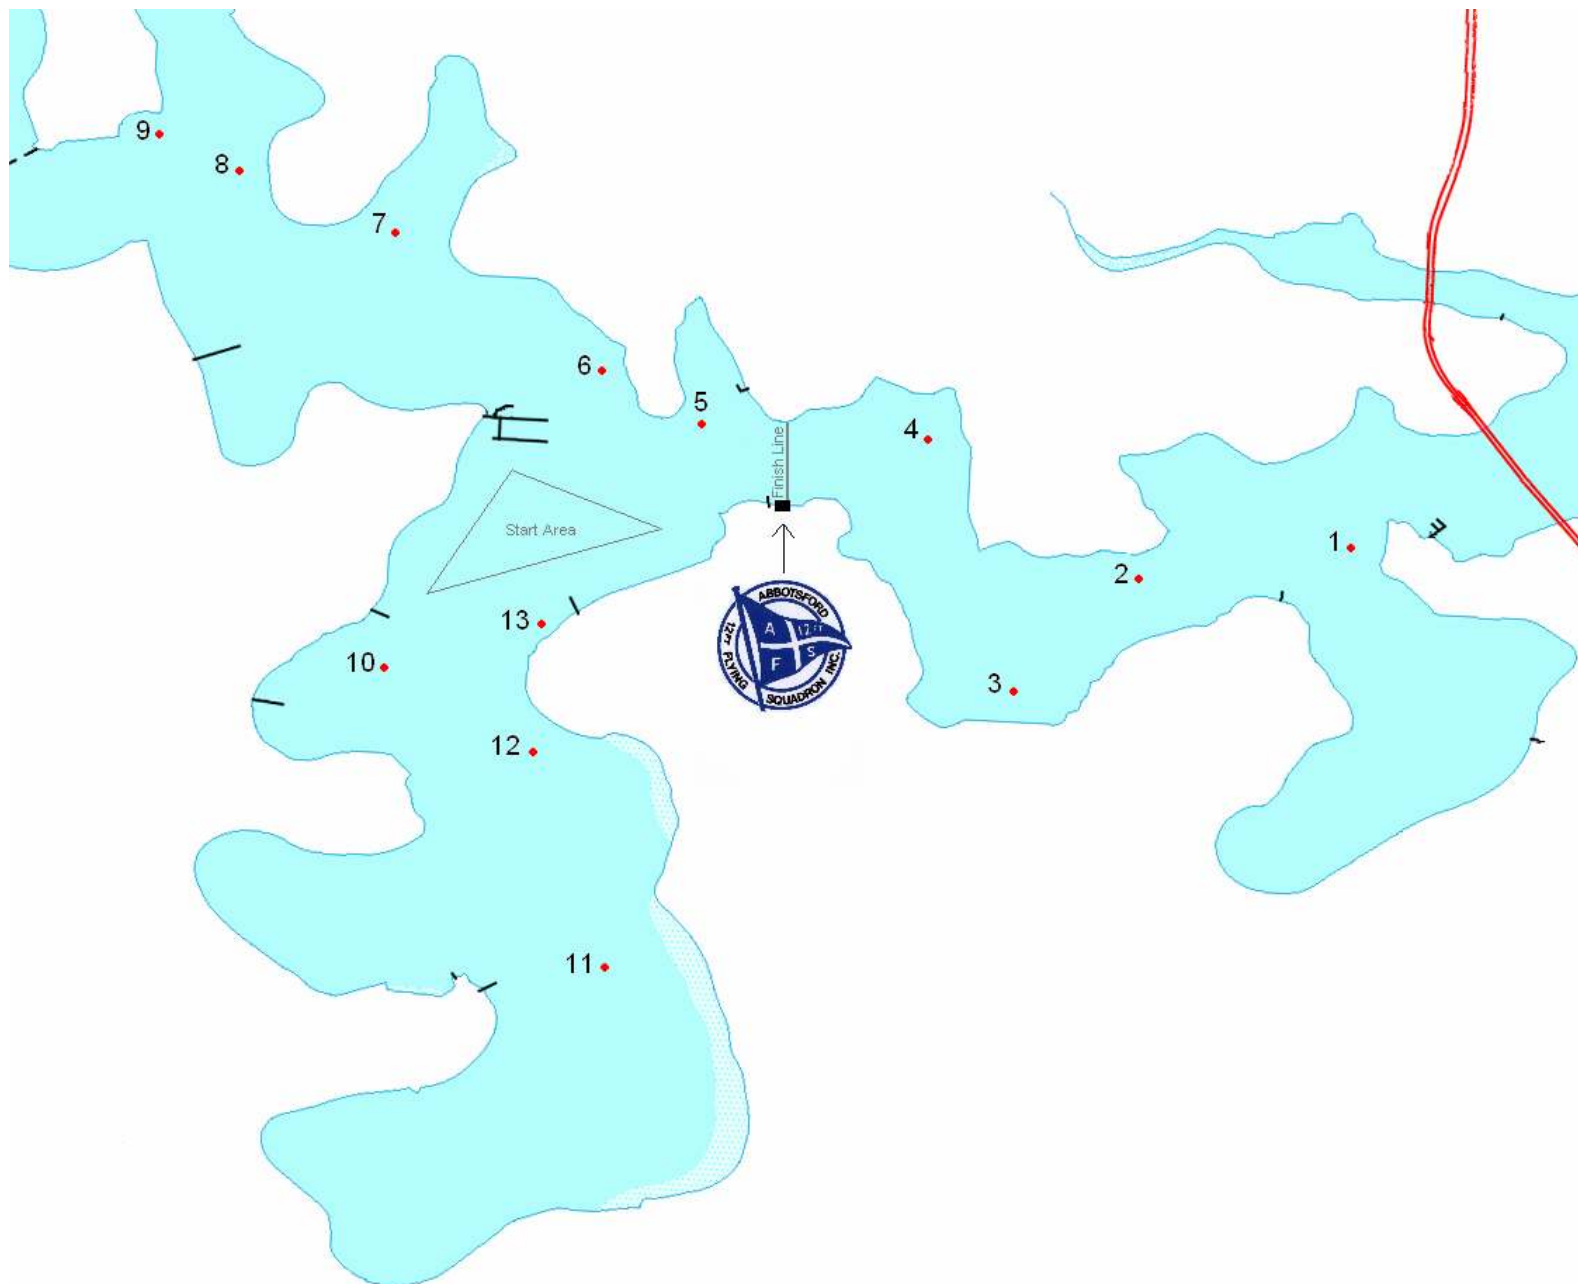

Abbotsford 12' Flying Squadron Inc.
Sailing Courses - 2006/2007 Season

LASERS & OPEN

Course No. 1

- Start
1 Five Dock Point (P.H)
3 Abbotsford Bay (S.H)
5 Looking Glass Bay (P.H)
10 France Bay (P.H)
1 Five Dock Point (P.H)
3 Abbotsford Bay (S.H)
5 Looking Glass Bay (P.H)
10 France Bay (P.H)
4 Bedlam Bay (P.H)
5 Looking Glass Bay (P.H)
10 France Bay (P.H)
 Finish off Clubhouse

Course No. 2

- Start
8 Morrison Bay (P.H)
13 Quarantine (P.H)
4 Bedlam Bay (P.H)
8 Morrison Bay (P.H)
4 Bedlam Bay (P.H)
8 Morrison Bay (P.H)
13 Quarantine (P.H)
4 Bedlam Bay (P.H)
 Finish off Clubhouse

Course No.3

- Start
11 Exile Bay (P.H)
10 France Bay (S.H)
6 Grammar (P.H)
7 Glades Bay (P.H)
11 Exile Bay (P.H)
10 France Bay (S.H)
6 Grammar (P.H)
7 Glades Bay (P.H)
11 Exile Bay (P.H)
7 Glades Bay (P.H)
 Finish off Clubhouse