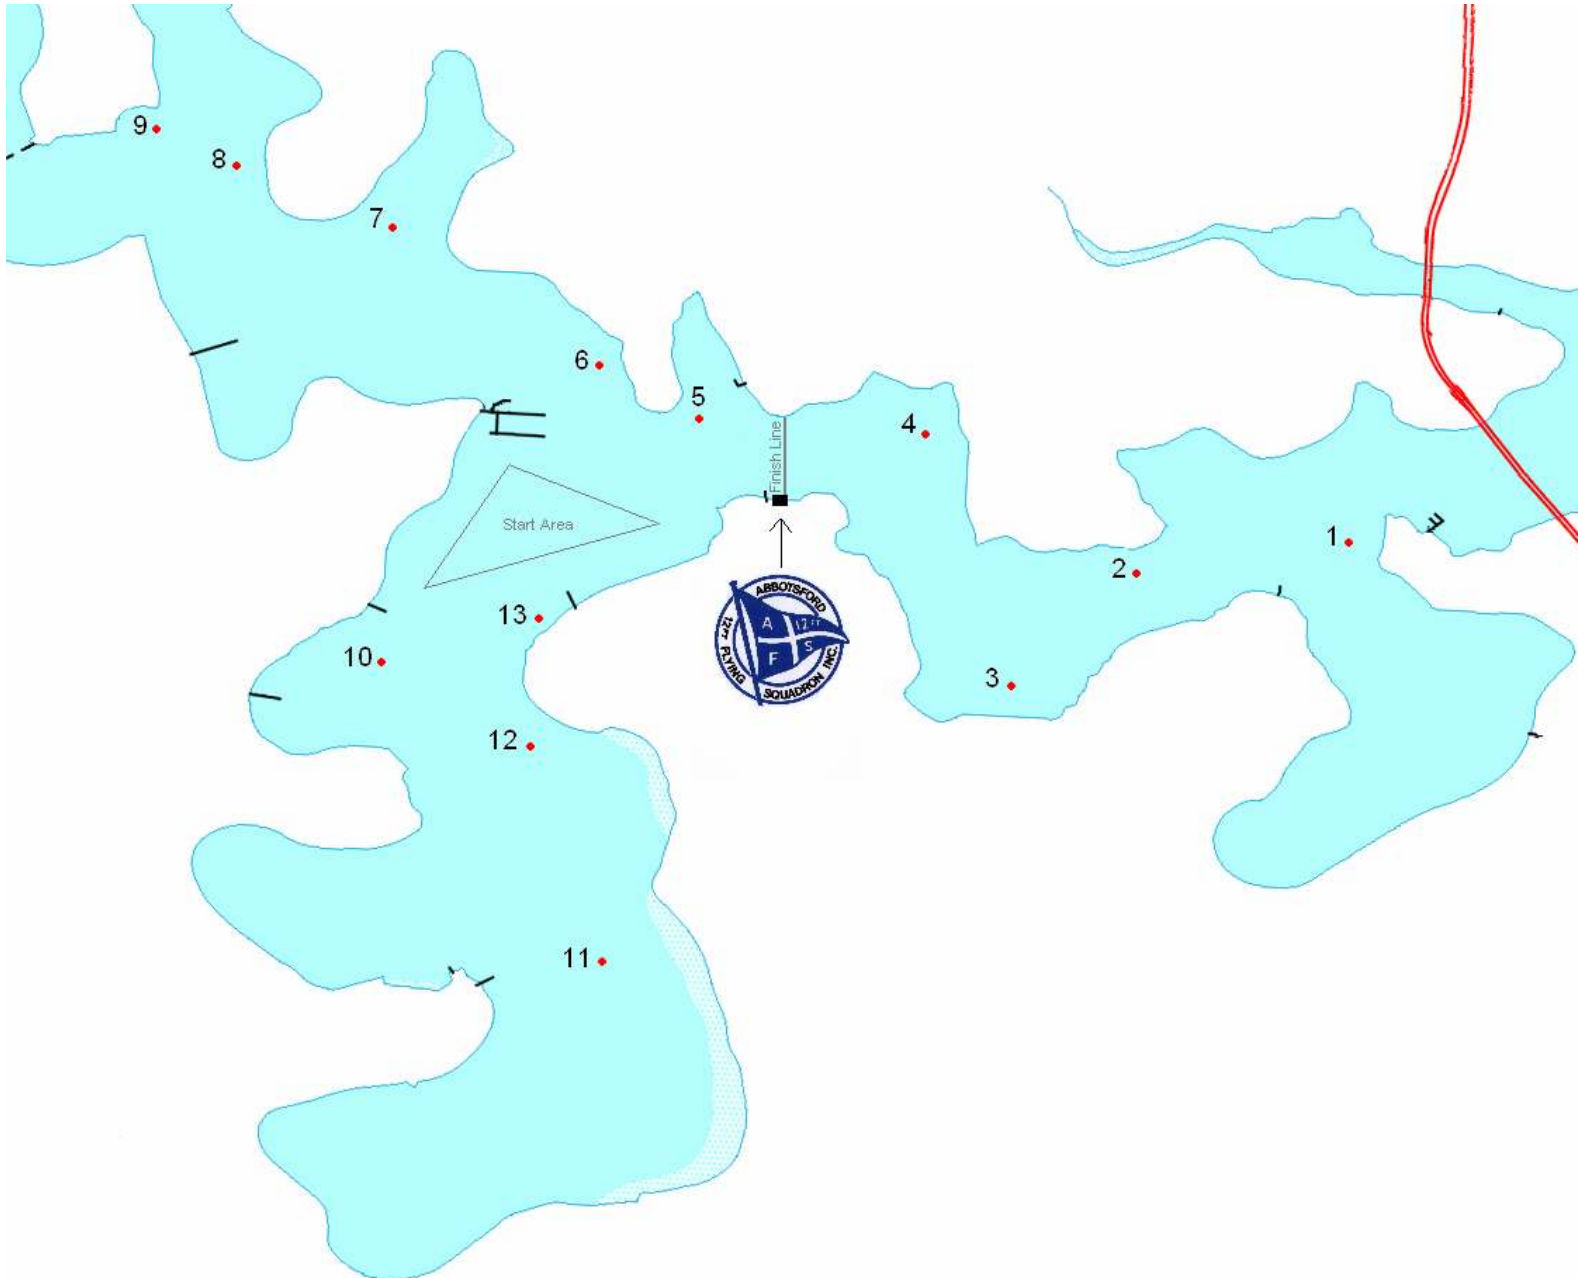

**Abbotsford 12' Flying Squadron Inc.**  
**Sailing Courses - 2006/2007 Season**

**SABOTS**

**Course No. 1**

- Start
- 2 Henly (S.H)
- 3 Abbotsford Bay (S.H)
- 5 Looking Glass Bay (P.H)
- 10 France Bay (P.H)
- 4 Bedlam Bay (P.H)
- 10 France Bay (P.H)
- 4 Bedlam Bay (P.H)
- 5 Looking Glass Bay (P.H)
- 10 France Bay (P.H)
- Finish off Clubhouse

**Course No. 2**

- Start
- 7 Glades Bay (P.H)
- 13 Quarantine (P.H)
- 4 Bedlam Bay (P.H)
- 7 Glades Bay (P.H)
- 4 Bedlam Bay (P.H)
- 13 Quarantine (P.H)
- 4 Bedlam Bay (P.H)
- Finish off Clubhouse

**Course No.3**

- Start
- 12 Hen & Chicken Bay (S.H)
- 10 France Bay (S.H)
- 7 Glades Bay (P.H)
- 4 Bedlam Bay (S.H)
- 12 Hen & Chicken Bay (S.H)
- 10 France Bay (S.H)
- 7 Glades Bay (P.H)
- Finish off Clubhouse